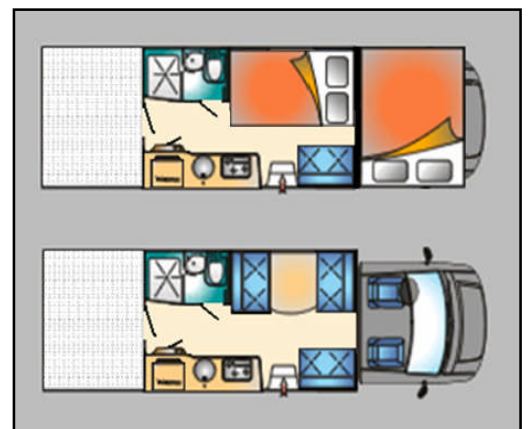

Comments

The Rimor Racehome has been jointly developed between Southdowns Motorcaravans and Rimor to meet the need for a Motorhome with a large garage and load carrying capability suitable for motor sport enthusiasts.

The vehicle is based on the Mercedes 416 chassis and can be supplied with a large walk in garage for motorcycle/quad bike storage and workshop facilities, or with a large double bed over the garage area. The living area can also be configured to include an L shaped lounge for maximum space utilisation.

The garage has a large door on the offside of the vehicle with a slightly smaller door giving access from the near side. Ramps are supplied together with an option for an electric winch to ease loading.

Further options include external shower for Bike cleaning, Integral Generator, Solar Panels, Awnings and a wide range entertainment systems. The Racehome has the entire home comforts associated with a Rimor vehicle including separate shower and toilet, hot water and blow air heating system and a well equipped kitchen.

The Rimor Racehome is a remarkable development and opens a new chapter in Motorhome design.