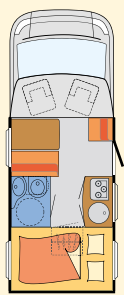

Model range overview | Modeloverzicht | Les implantations

Low Profile | Halfintegraal | Profilés

T 57