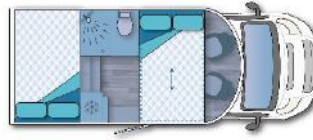

MODELOS
MODELS
MODELLE

Compacto | Compact | Kompakt <6m
590