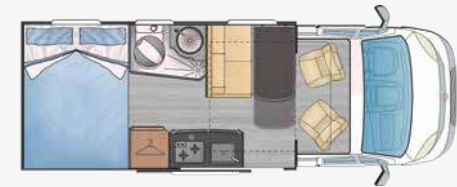

VAN 340 DS

VAN 340 CD

VAN 340 CD
 L 600 cm | 4 |  3 (5)

Custom model with luxury finishes, custom seat covers, special drawers, extra details in every corner. Elegant and comfortable camper van to circulate and to live.