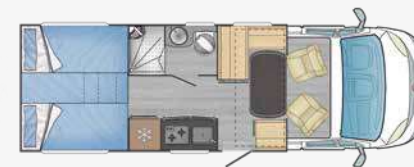

AERO 690 LD
L 725 cm | 5 | 4 (5)

Elegant and contemporary Black finish. Huge rear bed. Perimeter ambient lighting. A cozy and modern environment is created, to travel in luxury while being comfortable in your own home.

Elegante y contemporáneo acabado Black. Amplísima cama trasera. Iluminación ambiente perimetral. Se crea un entorno acogedor y moderno, para viajar con todo lujo estando cómodo en tu propia casa.