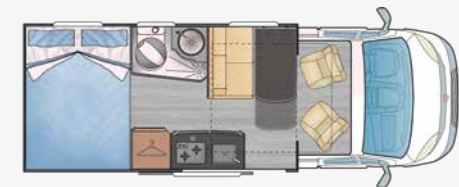

VAN 340 DS

VAN 340 CD

VAN 340 CD
L 600 cm | 4 | 3 (5)

Custom model with luxury finishes, custom seat covers, special drawers, extra details in every corner. Elegant and comfortable camper van to circulate and to live.