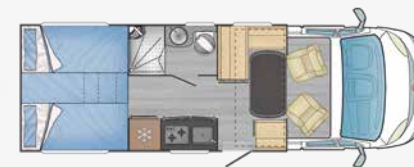

AERO 690 LD
L 725 cm | 5 | 4 (5)

Elegant and contemporary Black finish. Huge rear bed. Perimeter ambient lighting. A cozy and modern environment is created, to travel in luxury while being comfortable in your own home.

Elegante y contemporáneo acabado Black. Amplísima cama trasera. Iluminación ambiente perimetral. Se crea un entorno acogedor y moderno, para viajar con todo lujo estando cómodo en tu propia casa.